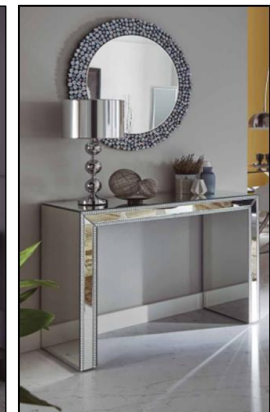

“CATALEYA” PACKAGE IN WHITE LACQUER FINISH

mad about... 
FURNITURE

Beds are available in all sizes, 180cm, 150cm, 135cm & 90cm